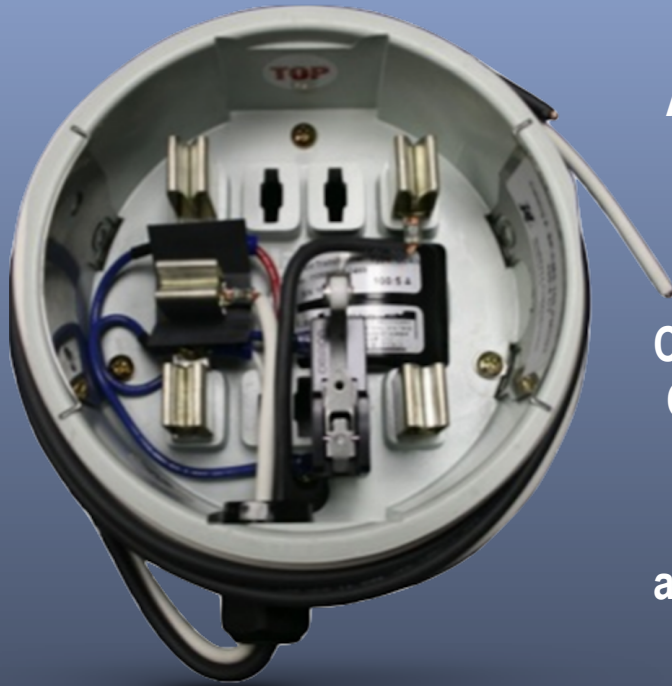

AMI monitors can be used on all Fixed or Switched Capacitor Banks.

The internal CT reads the current on the neutral bus of the CAP bank.

Capacitor monitor has a built in 100:5 amp CT. This CT will be shorted by an internal switch when meter is removed.

The AMI meter stores the hourly reading and transmits the data daily to a database.

The AMI Monitor has a 3/4" plastic tube running inside the enclosure that goes thru the 100/5 amp ct.

Tube for neutral sensing wire.