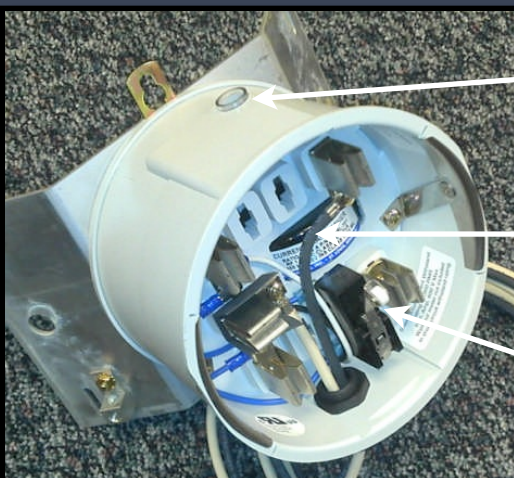

AMI monitors can be used on all Fixed or Switched Capacitor Banks.

The internal CT reads the current on the neutral bus of the CAP bank.

Capacitor monitor has a built in 100:5 amp CT. This CT will be shorted by an internal switch when meter is removed.

The AMI meter stores the hourly reading and transmits the data daily to a database.

The AMI Monitor has a 3/4" plastic tube running inside the enclosure that goes thru the 100/5 amp ct.

Tube for neutral sensing wire.