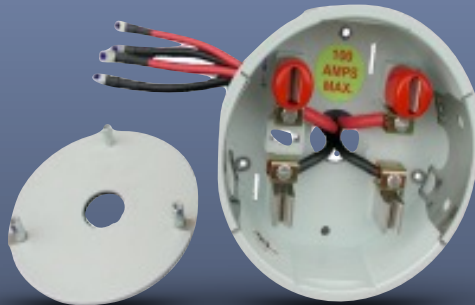

MARWELL CORPORATION

Manufacturer of UL Listed Meter Socket Adapters

WWW.MARWELLCORP.COM

PO BOX 139 MENTONE CA 92359

(909) 794-4192 FAX (909) 794-0250

SPECIAL ADAPTERS

“Coffin Box” Adapter

The perfect solution for this old GE A-Base enclosure

This NEW Marwell adapter will easily convert the old GE and similar “Coffin Box” meter base to accept a standard socket meter. Quick and easy!

GE A-BASE

MARWELL ADAPTER

SOCKET SOLUTION

Self Grounding - Self Sealing to A-Base - Self Aligning Mount
100 Amp Rating - Front Mount Screws - Super-Flex Wire
- Custom Features to specification

OPTIONS:

Wire length: Standard is 17 inches
Wire terminations: Rings, Forks, or Custom

ORDERING INFORMATION:

Specify Marwell Model **1000-SP-375** and specify any required options.

Consult Factory for Pricing and Availability.